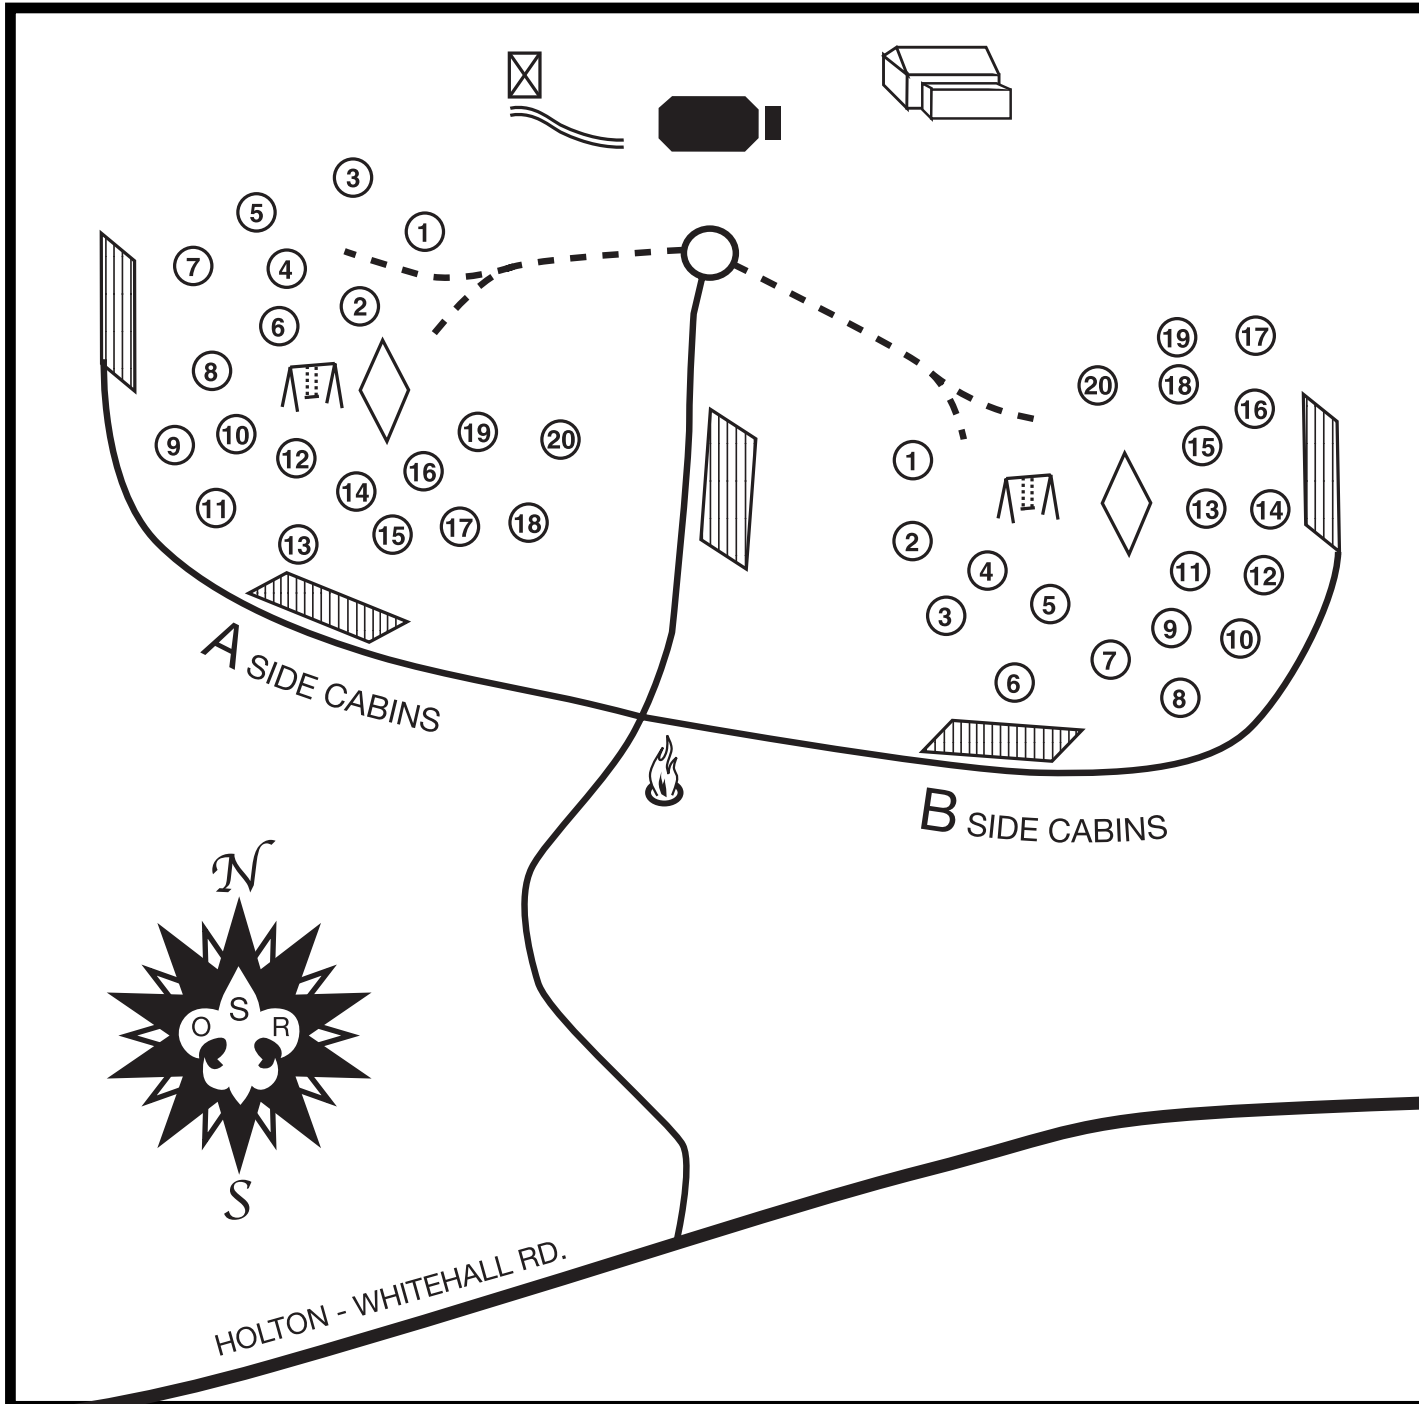

Camp Reneker - Owasippe Scout Reservation

Scale 1 : 2 962
1 in. = approx. 82 yds.

- Legend**
- Camp Road
 - Paved Rd.
 - Trail
 - Staff Row
 - Parking Lot
 - Tent & Trailer
 - Cabin
 - Sanitary Unit
 - Staff Kybo
 - Pool
 - Playground
 - Fire Bowl