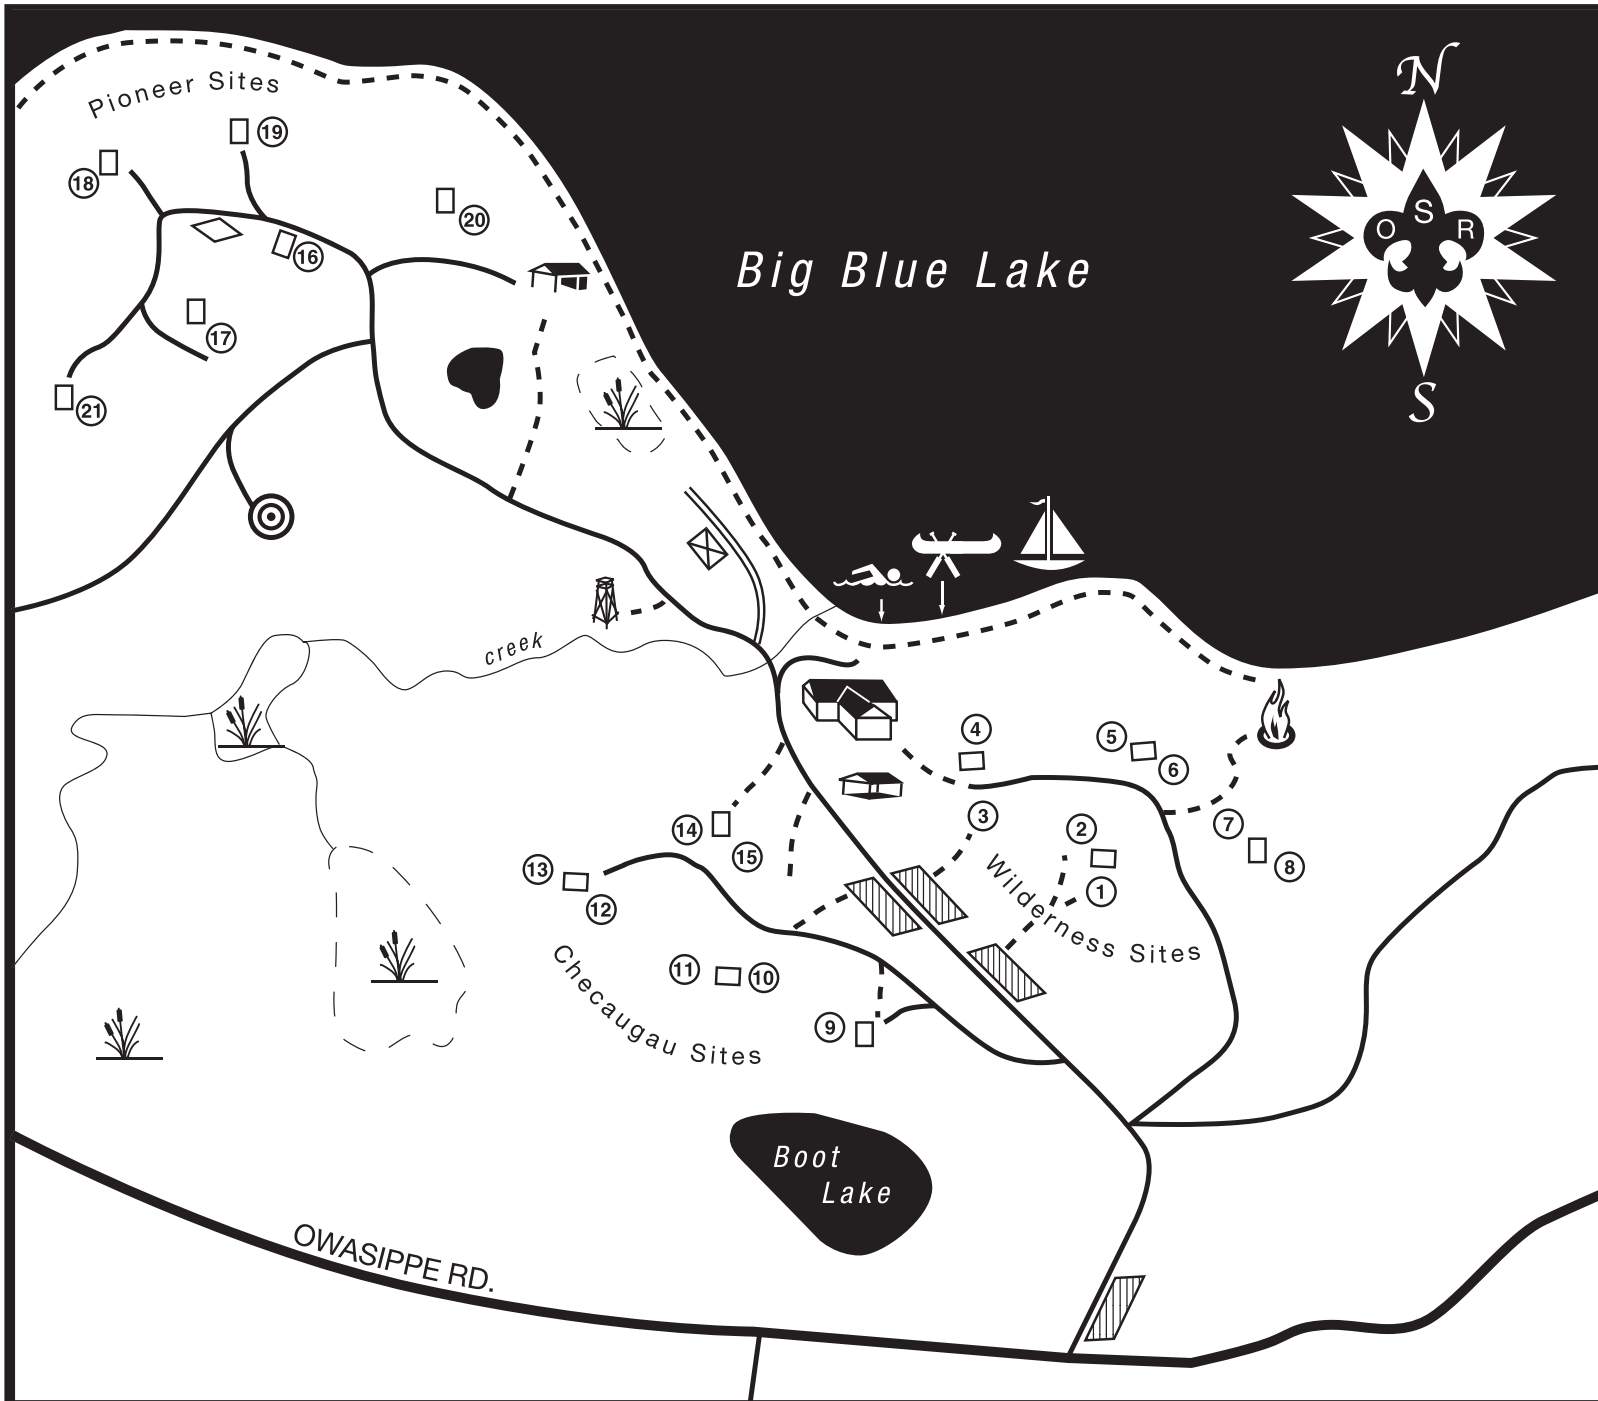

Camp Blackhawk - Owasppe Scout Reservation

Scale 1 : 7 040
1 in. = approx. 195 yds.

Legend

- Camp Road
- Trail
- Paved Rd.
- Staff Row
- Parking Lot
- Dining Hall
- Camp Site
- Kybo
- Staff Kybo
- Shower House
- Aquatics
- Boat Docks
- Sailing Base
- Nature Shed
- Shooting Sports
- Craft Village
- Scoutcraft
- Fire Bowl
- Lake
- Marsh
- Creek